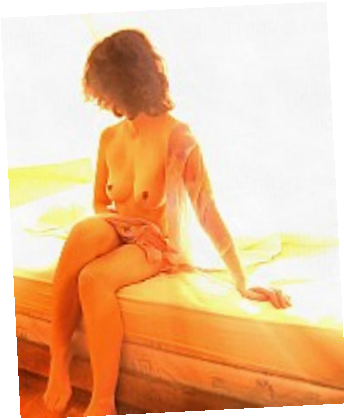

- Illuminated (Glamour) ©AbsurdePhoton -
The difference with the original photo is subtle, the "glamour" side is accented by the warm colors